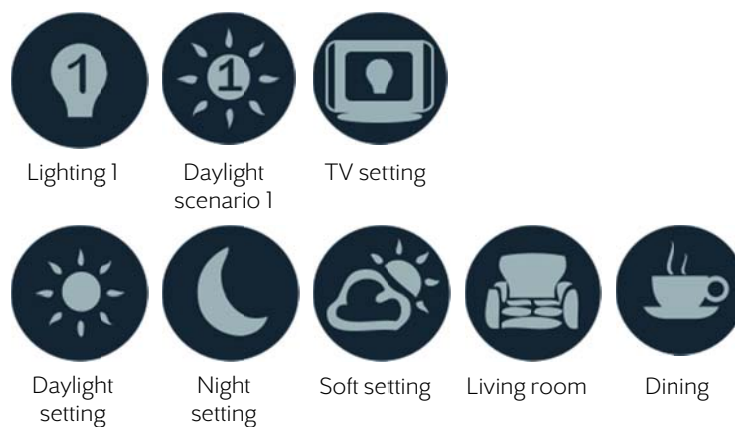

Vitrum SmartSwitch Icons

Lighting Buttons

Lighting Scenario Buttons

Vitrum SmartSwitch Icons

Curtain and Shutter Buttons

Miscellaneous Buttons

Button Styles